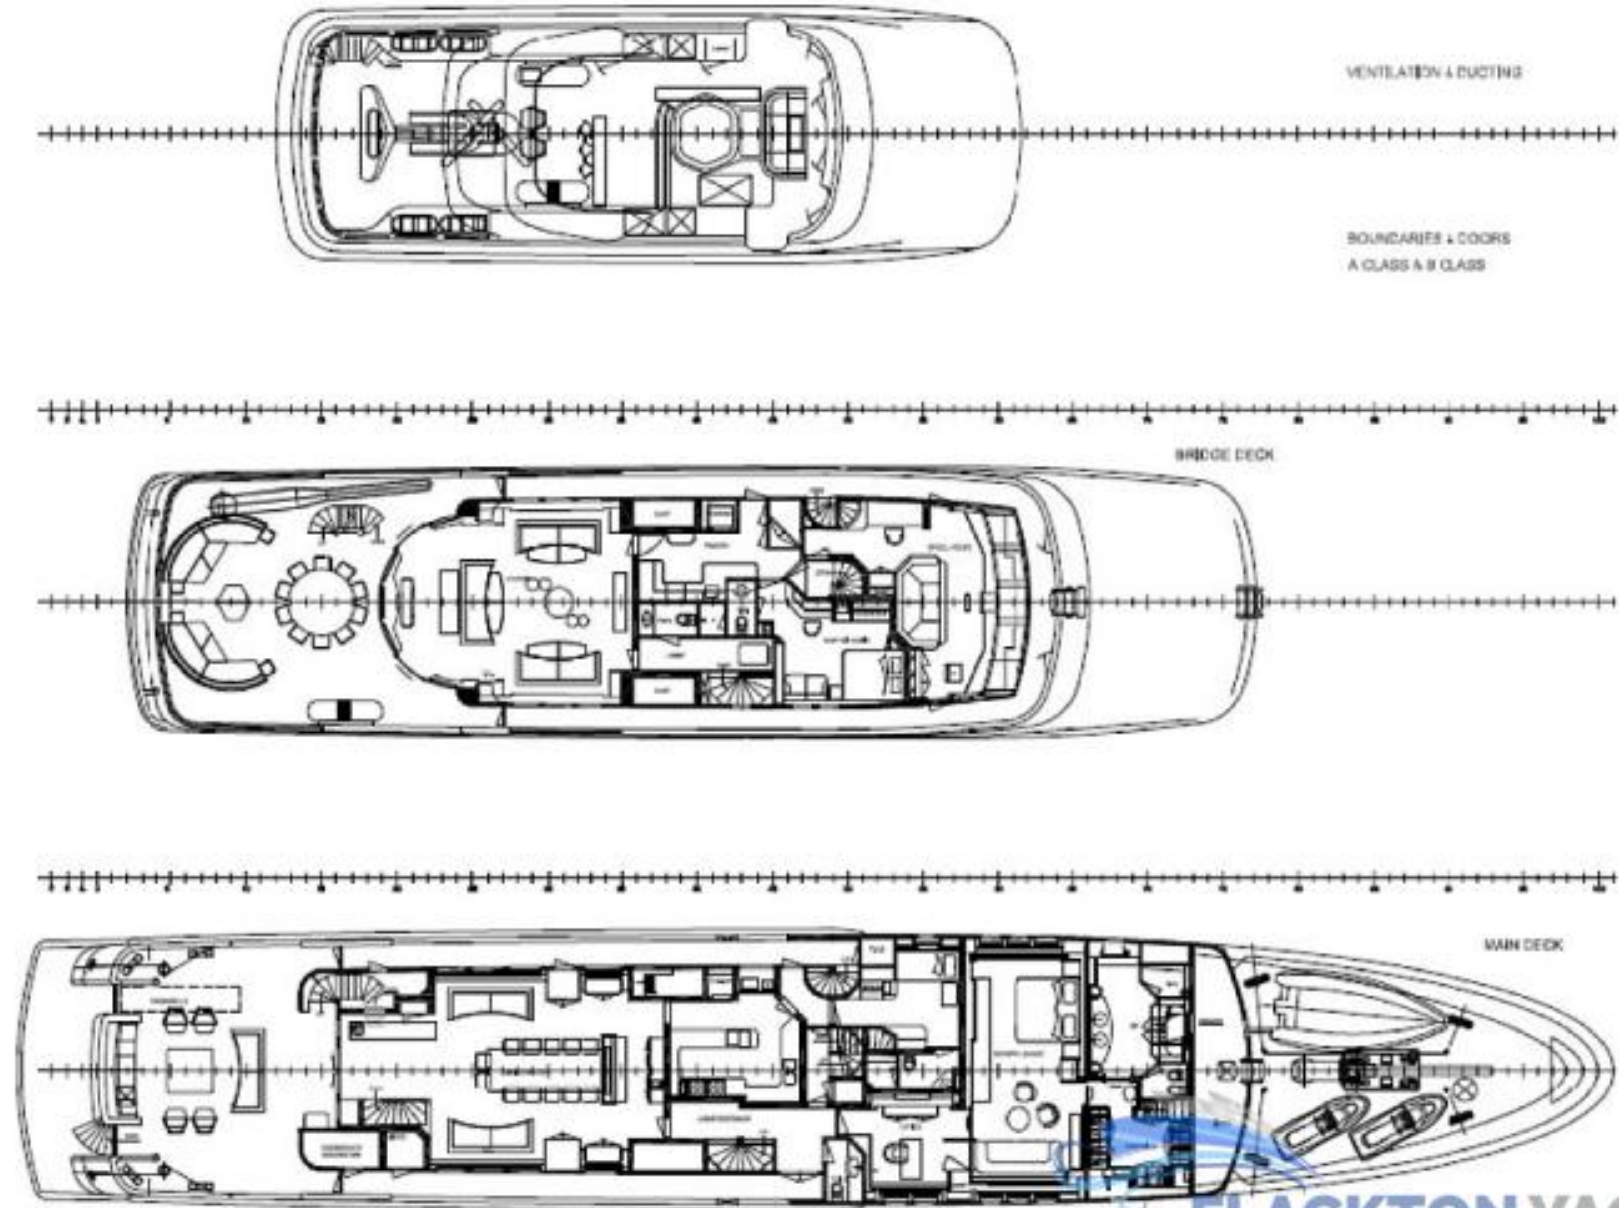

FLACKTON YACHTING
Superyacht solutions