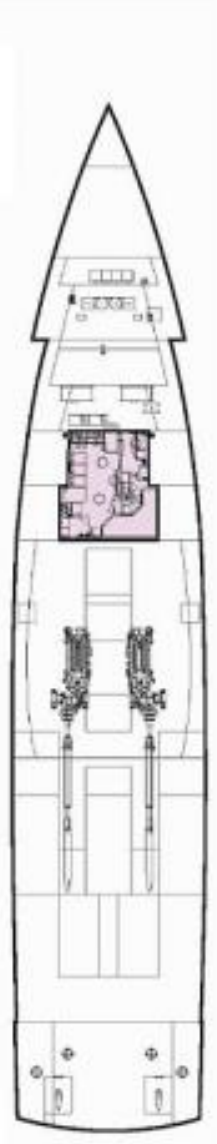

FLACKTON YACHTING
Superyacht solutions

CALYPSO