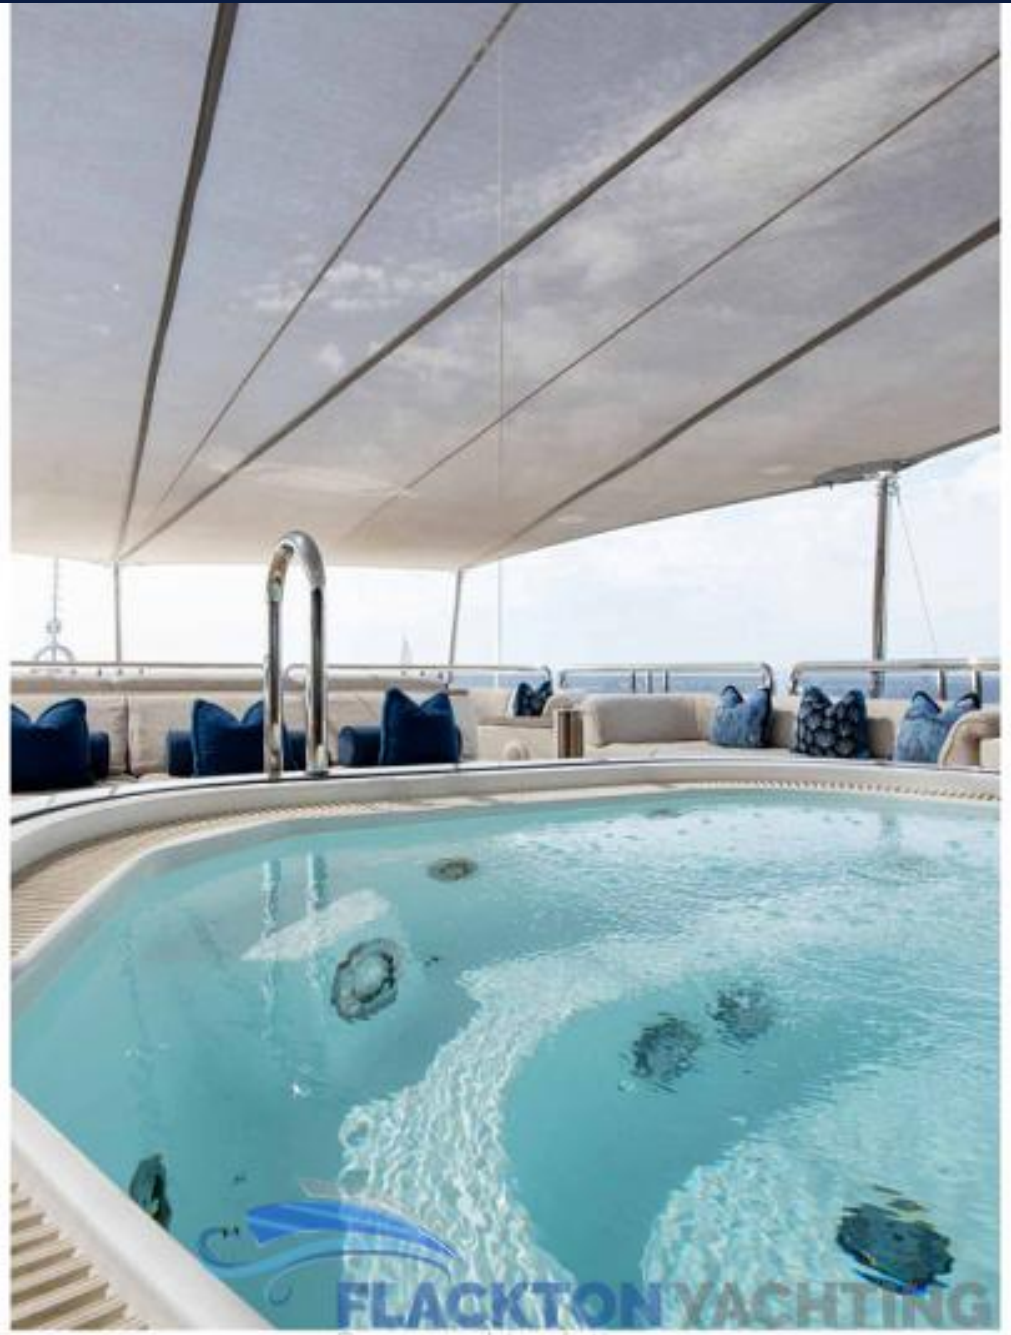

FLACKTON YACHTING
Superyacht solutions