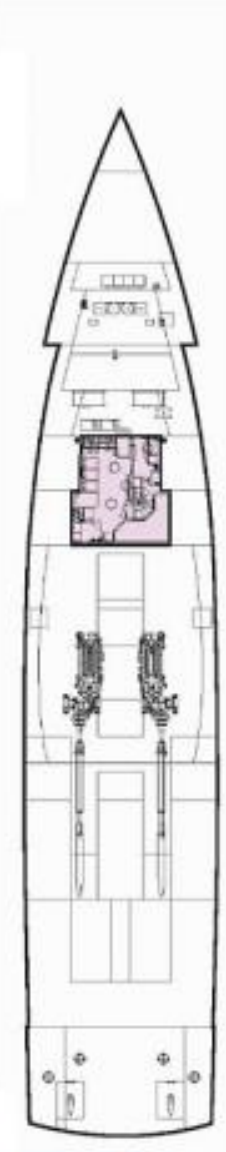

1. KEY
2. DECK
   - GUEST AREAS
   - PRINCIPAL SUITE
   - GUEST SUITES
   - FITNESS & WELLBEING
   - SUN DECK
   - CREW AREAS

FLACKTON YACHTING
Superyacht solutions

YACHT LAYOUT

CALYPSO