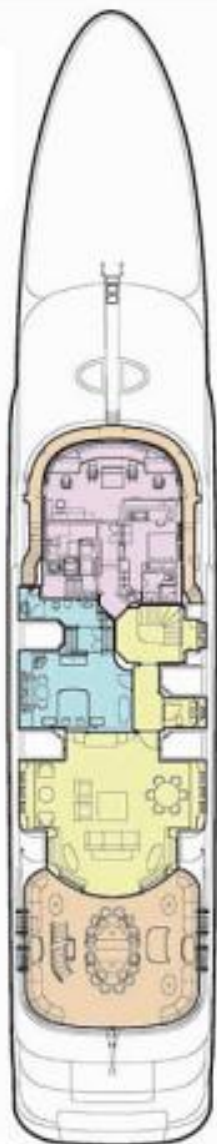

FLACKTON YACHTING
Superyacht solutions

CALYPSO